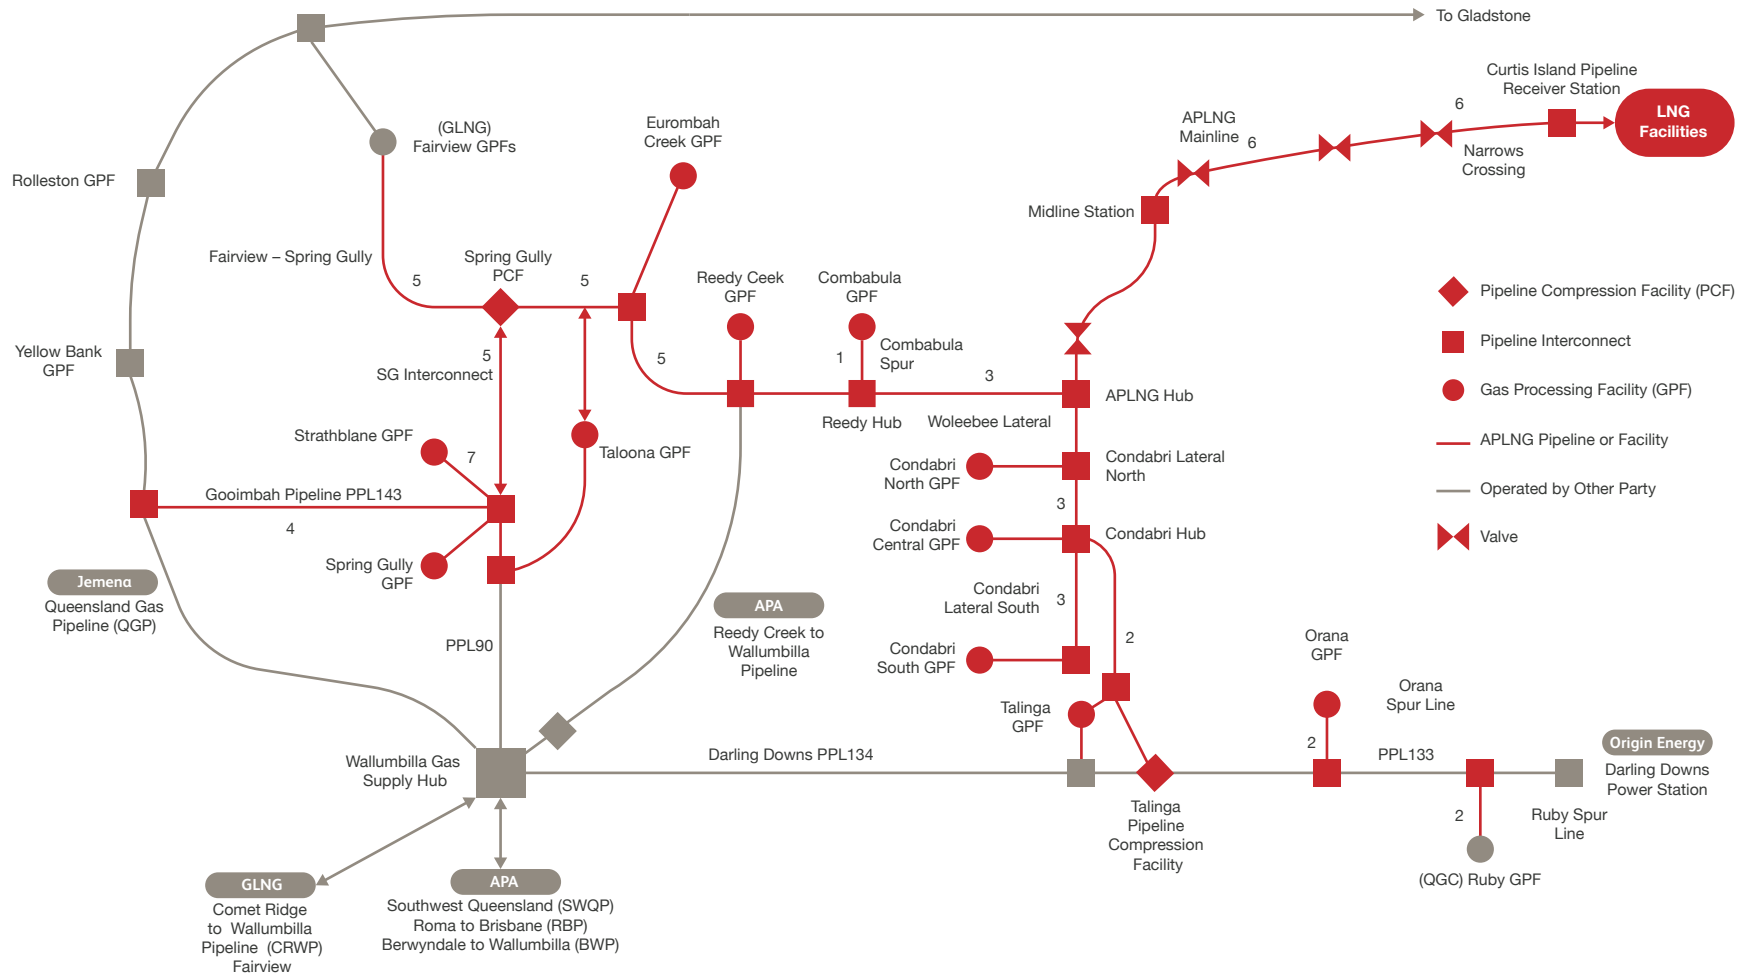

Australia Pacific LNG Pipeline Network

Not to scale

Number on Map	PPL Number	Name	Australia Pacific LNG Entity
1	PPL 178	Combabula Spur Line	Australia Pacific LNG CSG Transmissions Pty Ltd
2	PPL 171	Eastern Network Spur Line (Talinga – Condabri)	Australia Pacific LNG CSG Transmissions Pty Ltd
2	PPL 171	Eastern Network Spur Line (Orana Spur Line)	Australia Pacific LNG CSG Transmissions Pty Ltd
2	PPL 171	Eastern Network Spur Line (Ruby Spur Line)	Australia Pacific LNG CSG Transmissions Pty Ltd
3	PPL163	Australia Pacific LNG Mainline Laterals (Woleebee Lateral)	Australia Pacific LNG Gladstone Pipeline Pty Ltd
3	PPL163	Australia Pacific LNG Mainline Laterals (Condabri Lateral South)	Australia Pacific LNG Gladstone Pipeline Pty Ltd
3	PPL163	Australia Pacific LNG Mainline Laterals (Condabri Lateral North)	Australia Pacific LNG Gladstone Pipeline Pty Ltd
4	PPL 143	Gooimbah Pipeline	Australia Pacific LNG CSG Transmissions Pty Ltd
5	PPL 180	Western Network Laterals (Eurombah Lateral)	Australia Pacific LNG CSG Transmissions Pty Ltd
5	PPL 180	Western Network Laterals (Fairview to Spring Gully)	Australia Pacific LNG CSG Transmissions Pty Ltd
5	PPL 180	Western Network Laterals (Spring Gully to Talooka)	Australia Pacific LNG CSG Transmissions Pty Ltd
5	PPL 180	Western Network Laterals (Spring Gully Interconnect)	Australia Pacific LNG CSG Transmissions Pty Ltd
6	PPL 162	Australian Pacific LNG Mainline	Australia Pacific LNG Gladstone Pipeline Pty Ltd
6	PPL 162	Australian Pacific LNG Mainline – Narrows Crossing	Australia Pacific LNG Gladstone Pipeline Pty Ltd
7	NA	Strathblane GPF to Spring Gully GPF Line	Australia Pacific LNG CSG Processing Pty Ltd